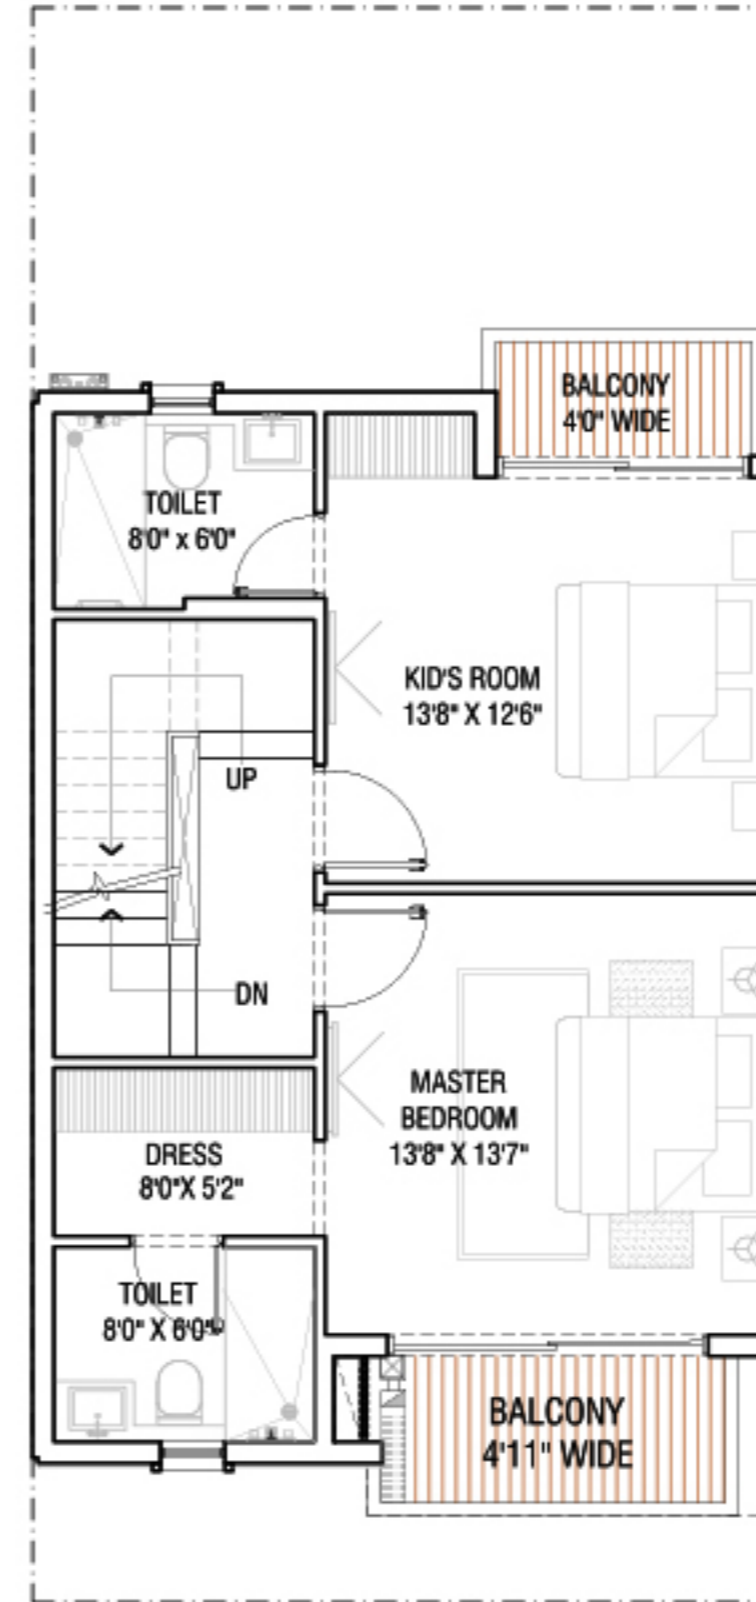

FIRST FLOOR PLAN