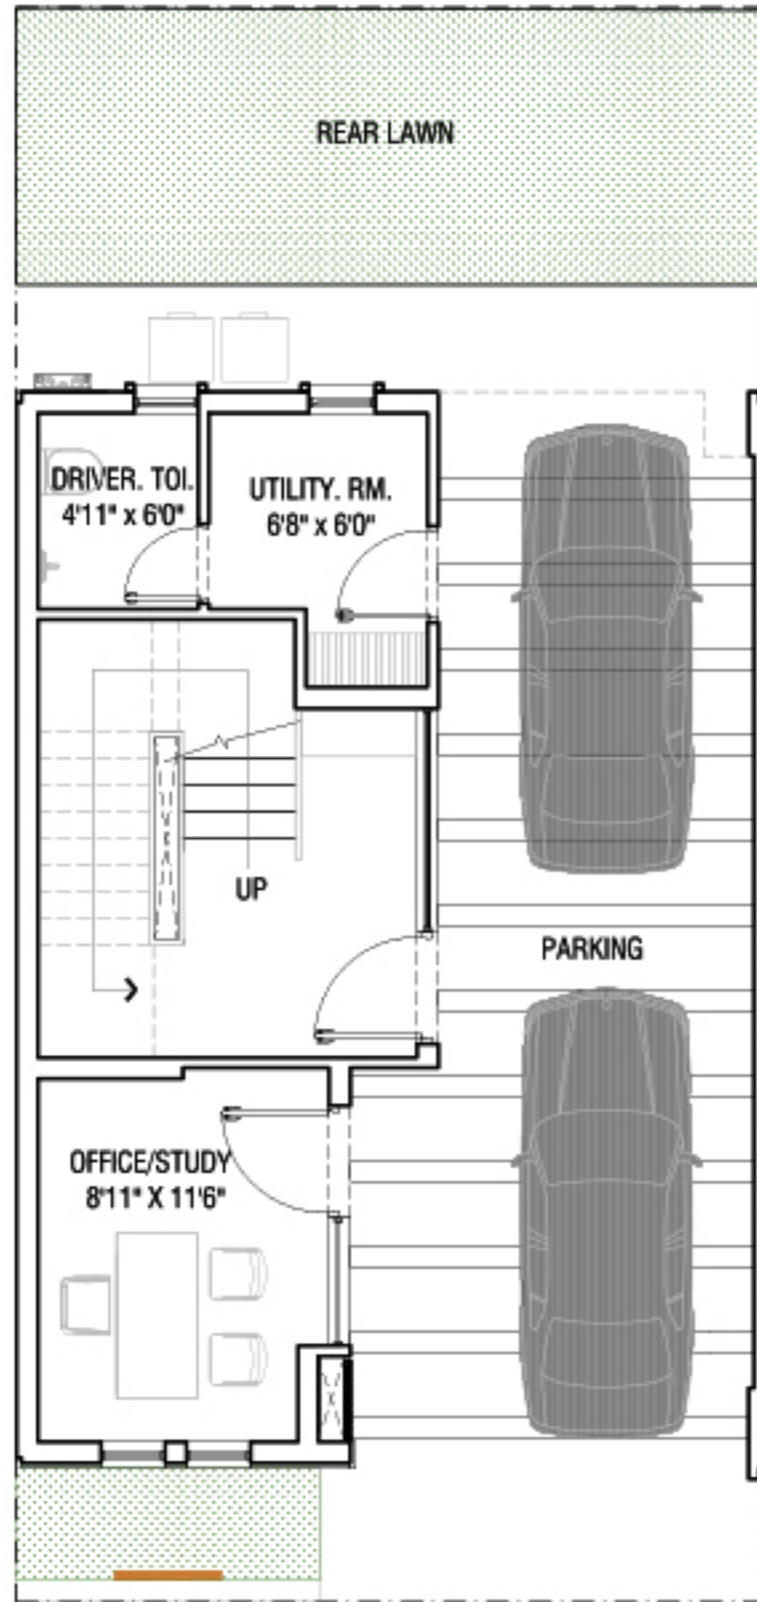

Towards Delhi

Towards Delhi

Towards Delhi

Towards Delhi

Towards Delhi

Towards Delhi

TYPE A1 - LEFT CORNER

219 SQ.M. (2359 SQ.FT.)

STILT LEVEL PLAN

UPPER GROUND FLOOR PLAN

FIRST FLOOR PLAN

SECOND FLOOR PLAN

JOINT VENTURE PARTNER

TYPE A1 - LEFT CORNER

263 SQ.M. (2835 SQ.FT.)

STILT LEVEL PLAN