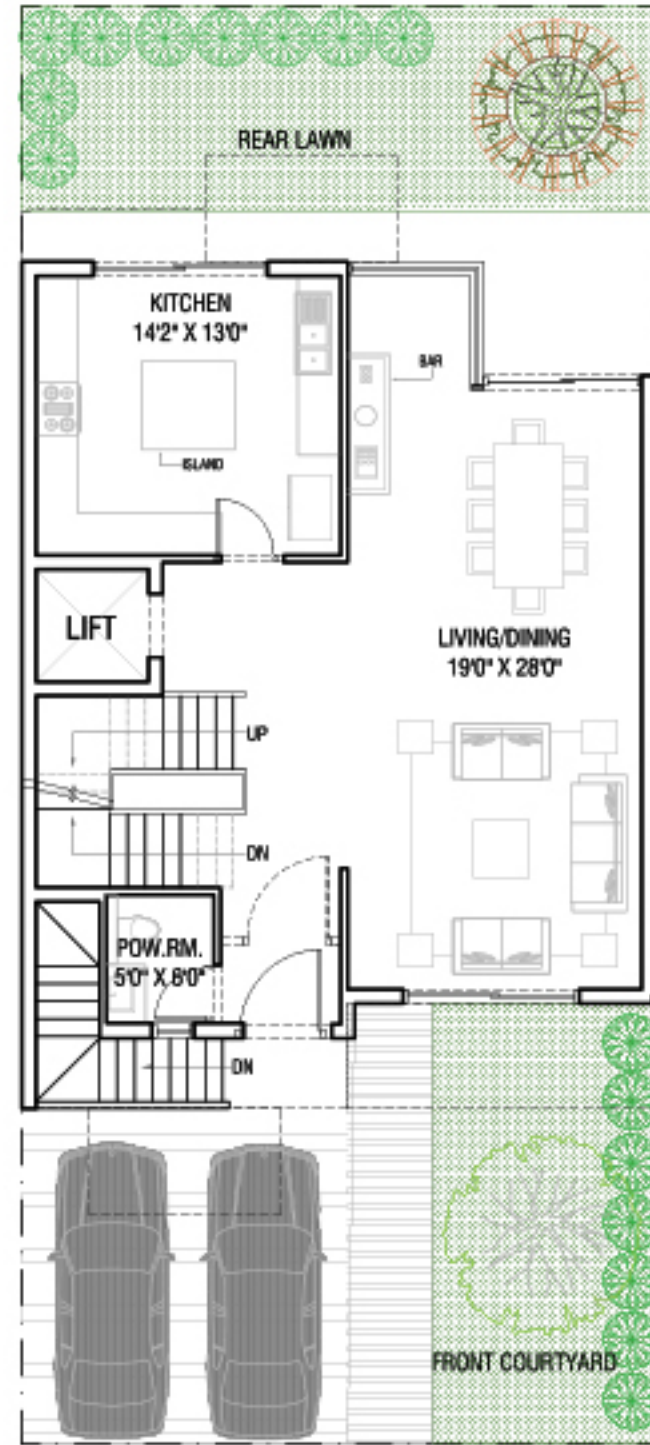

UPPER GROUND FLOOR PLAN

FIRST FLOOR PLAN

SECOND FLOOR PLAN

JOINT VENTURE PARTNER

TYPE A1 - LEFT CORNER

436 SQ.M. (4690 SQ. FT.)

BASEMENT FLOOR PLAN

GROUND FLOOR PLAN