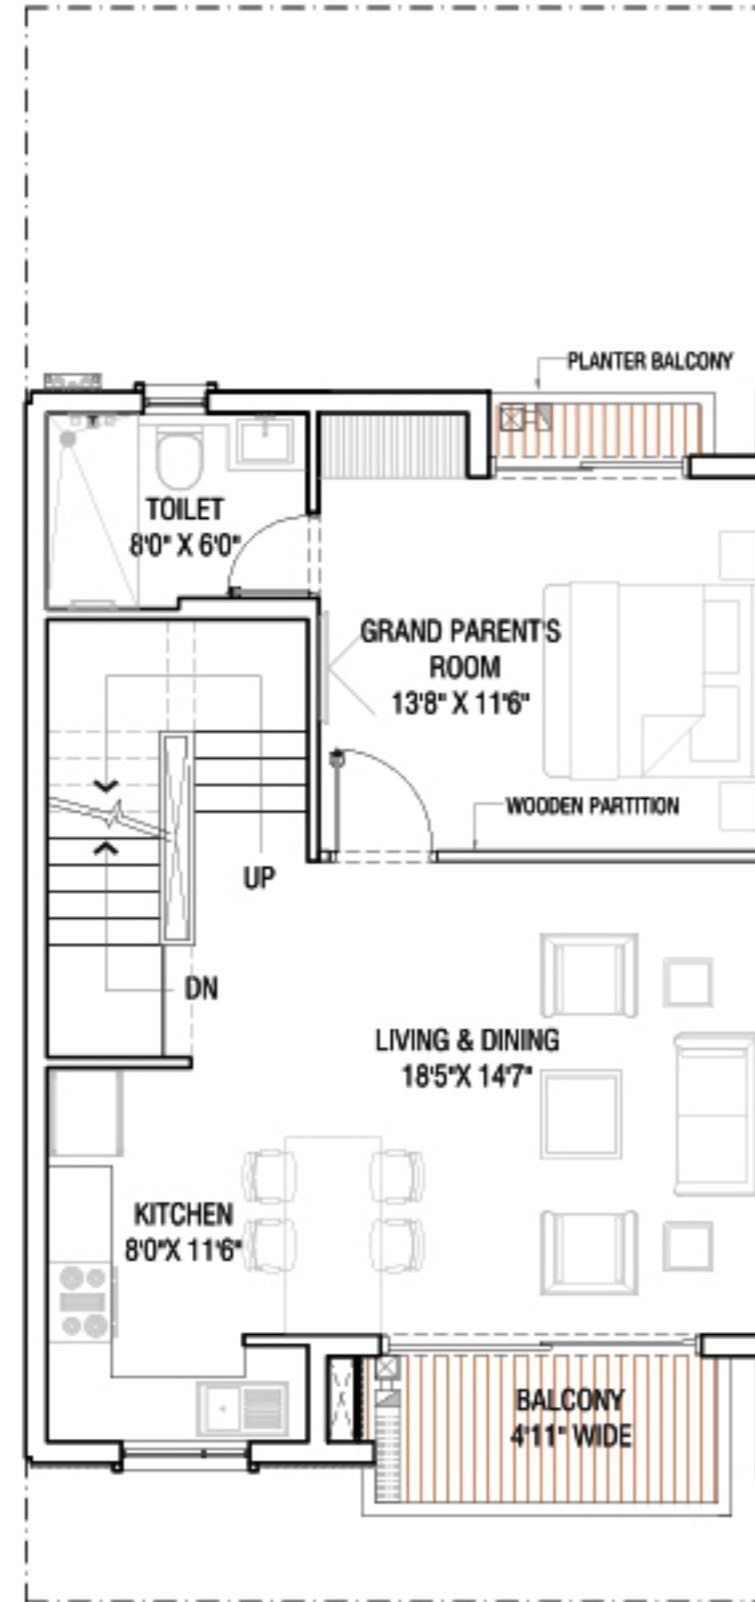

Towards Delhi

Towards Delhi

Towards Delhi

Towards Delhi

Towards Delhi

Towards Delhi

TYPE A1 - LEFT CORNER

219 SQ.M. (2359 SQ.FT.)

STILT LEVEL PLAN

UPPER GROUND FLOOR PLAN

FIRST FLOOR PLAN

SECOND FLOOR PLAN

JOINT VENTURE PARTNER

TYPE A1 - LEFT CORNER

263 SQ.M. (2835 SQ.FT.)

STILT LEVEL PLAN