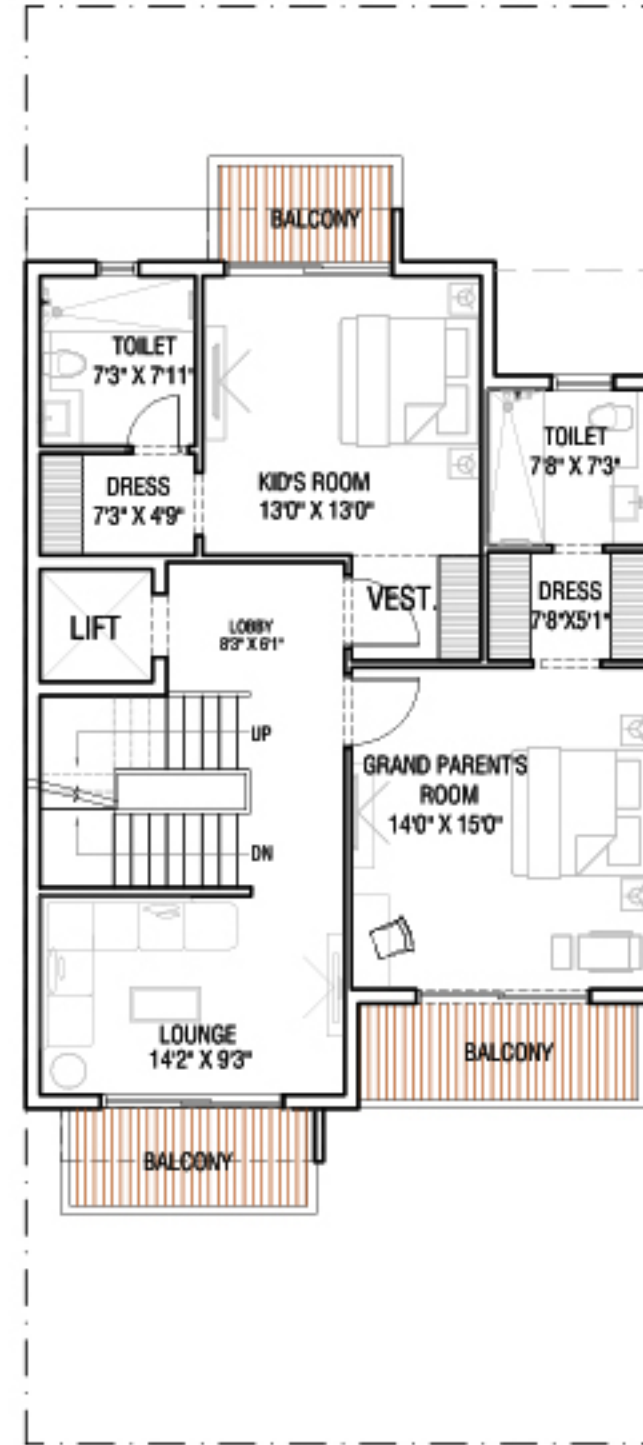

UPPER GROUND FLOOR PLAN

FIRST FLOOR PLAN

SECOND FLOOR PLAN

JOINT VENTURE PARTNER

TYPE A1 - LEFT CORNER

436 SQ.M. (4690 SQ. FT.)

BASEMENT FLOOR PLAN

GROUND FLOOR PLAN